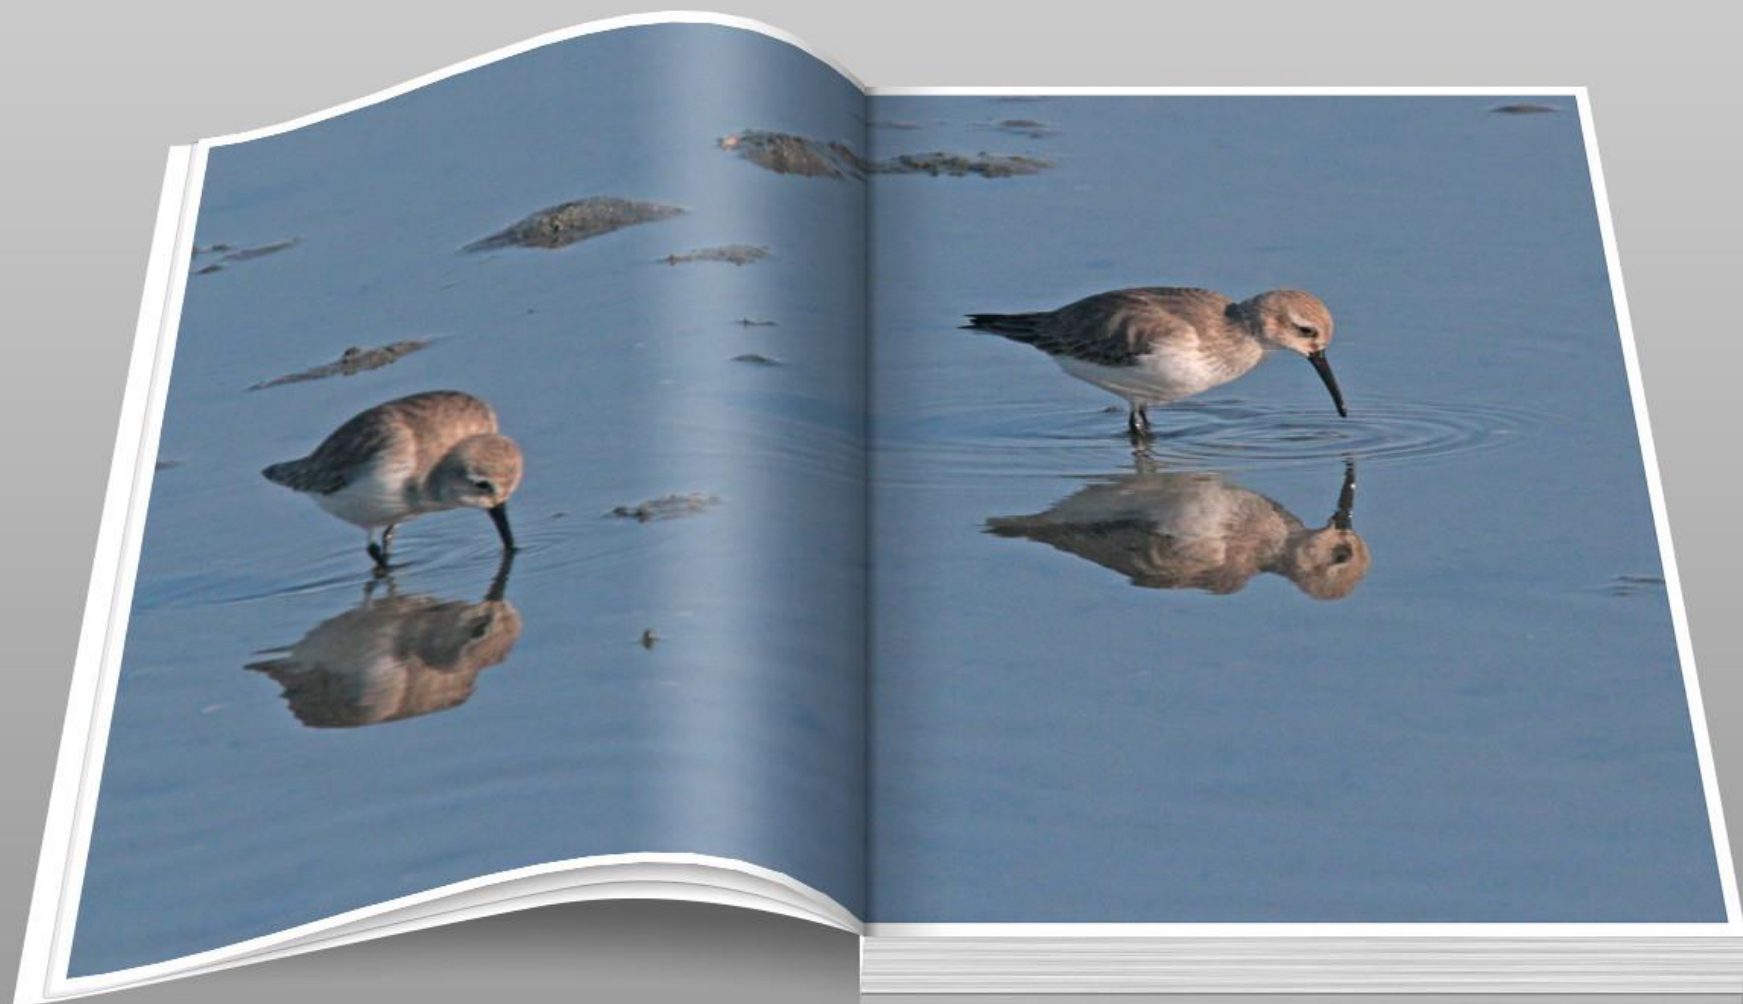

アオアシシギ (蒼脚鵜)
シギ科 L=35cm

ハマシギ (滨鹬) シギ科 L=21cm